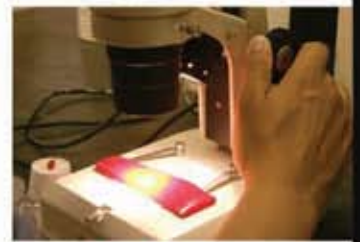

## Table of Contents

	<b>Prep Products</b>
2 .....	Cleaners
2 .....	Body Fillers & Putty
3 .....	QuickFix® Aerosols
	<b>Undercoats</b>
4 .....	Primers
5 .....	Primer Surfacer
6 .....	Primer Sealer
7 .....	Single Stage Factory Packs
	<b>Paint Systems</b>
8 .....	AccuShade® Intermix
9 .....	Color Tools
10 .....	AccuShade LV™
11 .....	Aqualution®
12,13 .....	FX Series®
	<b>Clearcoats</b>
14 .....	High & Medium Solids
15 .....	Production
16 .....	Low VOC
	<b>Hardeners/Additives</b>
17 .....	Hardeners/Activators/Additives
	<b>DIY Touch Up Paint</b>
18,19 .....	ProColor™ 2 in 1
	<b>DIY Car Care</b>
20 .....	Dry Shine (Exterior)
20 .....	Absolute Shine (Interior)
21 .....	Salt Eraser
	<b>Cross Reference Info</b>
22, 23 .....	AccuShade® Toners
24 .....	AccuShade® Pearls/FX Series®
25 .....	Matrix® - PPG® Products