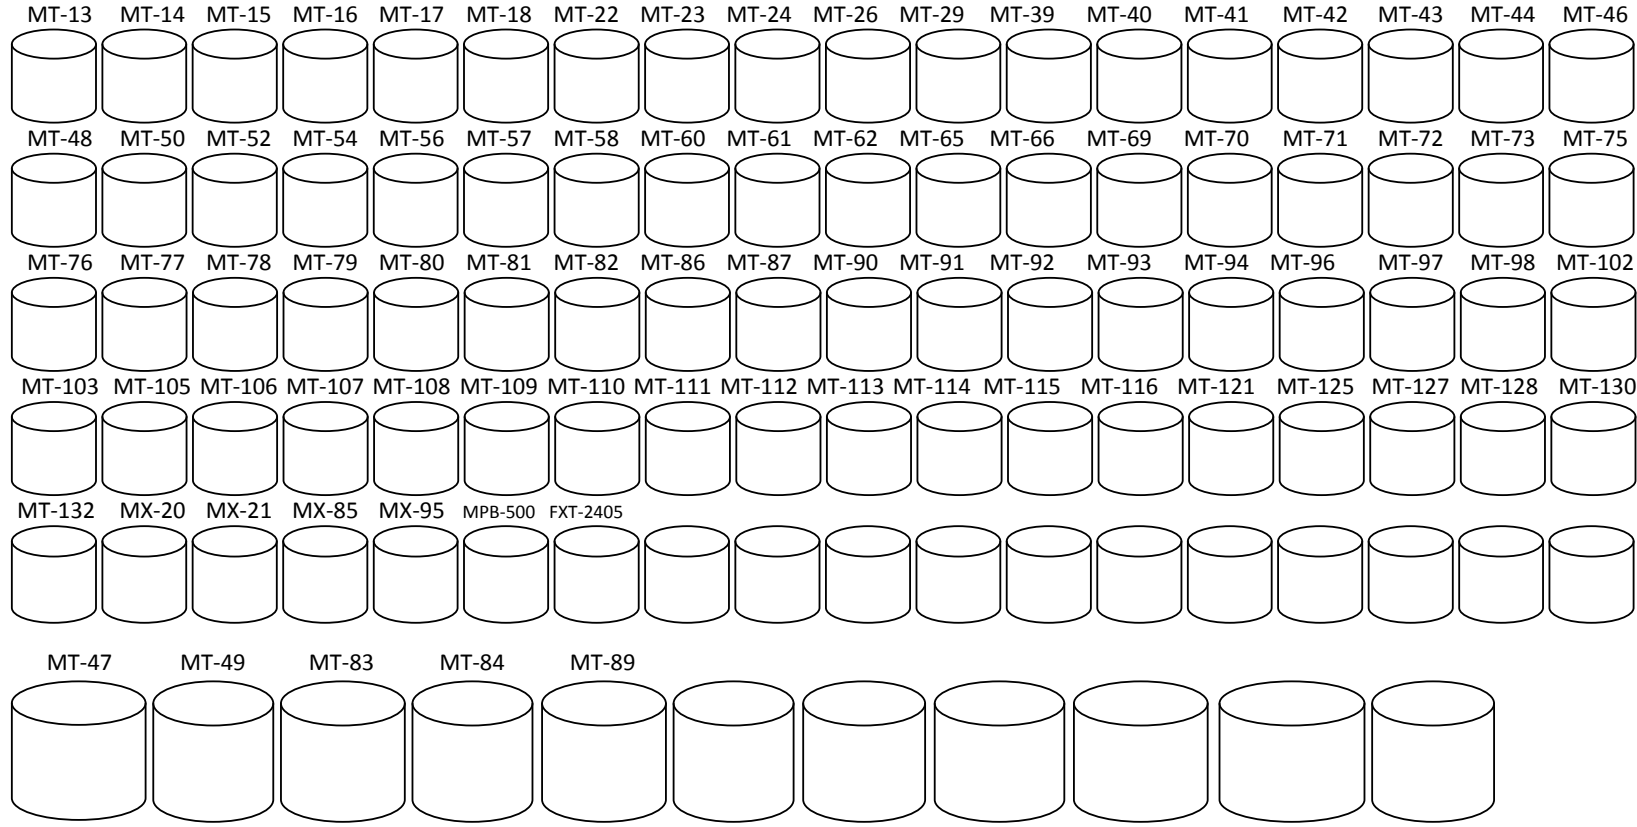

MATRIX SYSTEM

AUTOMOTIVE FINISHES

MPB System Toner Placement