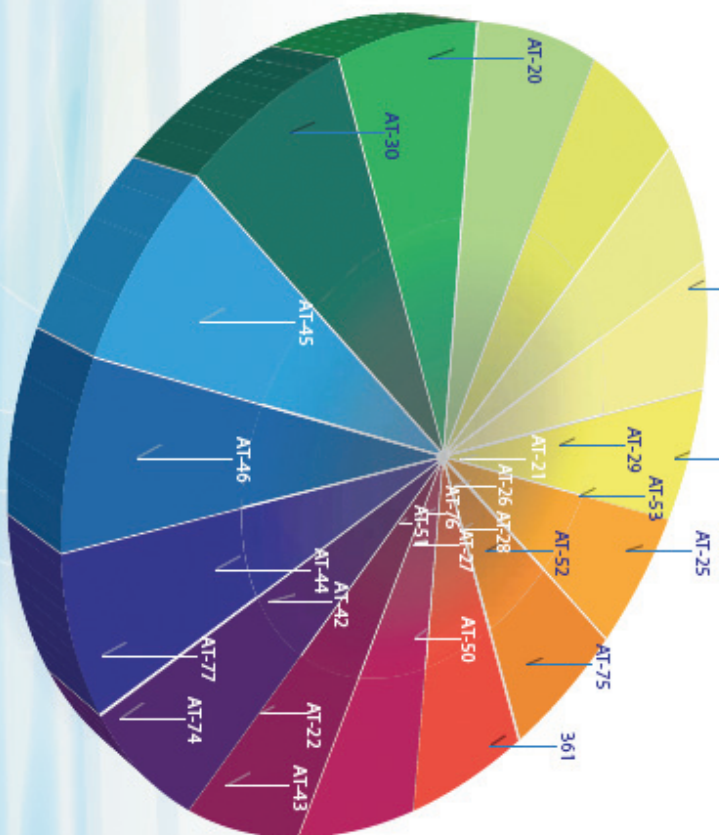

	AT-65 silver white		
	AT-13 white		
	AT-73 grey black		
	AT-48 medium black		
	AT-49 black transparent		
	AT-14 deep black		
	AT-03 yellow transparent		
	AT-21 yellow		
	AT-23 dark yellow		
	AT-24 bright yellow		
	AT-25 yellow		
	AT-29 red transparent		
	AT-47 red		
	AT-75 orange		
	AT-42 orange		
	AT-43 bright orange		
	AT-50 red		
	AT-51 vibrant red		
	AT-74 violet transparent		
	AT-22 vibrant red		
	AT-27 purple		
	AT-76 blue-purple		
	AT-44 blue-black		
	AT-45 blue-black		
	AT-46 dark blue		
	AT-77 vibrant blue		
	AT-20 green		
	AT-30 greenish		
	AT-68 vibrant green		
	AT-69 greenish green		
	AT-70 greenish blue		
	AT-71 blue pearl		
	AT-45 blue		
	AT-46 blue		
	AT-44 blue		
	AT-42 blue		
	AT-77 blue		
	AT-74 blue		
	AT-22 blue		
	AT-43 blue		
	AT-50 blue		
	AT-51 vibrant blue		
	AT-76 blue		
	AT-26 blue		
	AT-28 blue		
	AT-27 blue		
	AT-52 blue		
	AT-75 blue		
	AT-53 blue		
	AT-29 blue		
	AT-21 blue		
	AT-25 blue		
	AT-24 blue		

	AT-63 red pearl		
	AT-64 light		
	AT-68 vibrant purple		
	AT-69 greenish green		
	AT-70 greenish blue		
	AT-71 blue pearl		

	AT-02 white white		
	AT-03 vibrant red		
	AT-04 brown pearl		
	AT-05 white fine pearl		
	AT-06 red transparent		
	AT-08 white extra fine pearl		
	AT-07 blue pearl		
	AT-08 red pearl		
	AT-01 semi-luster		
	AT-31 blue		
	AT-66 blue		
	AT-67 mirror		
	AT-09 vibrant green		
	AT-10 vibrant brown		
	AT-11 vibrant blue		
	AT-12 vibrant green		
	AT-28 cobalt red		
	AT-28 brown		
	AT-28 colored transparent		
	AT-34 blue extra fine		
	AT-35 blue extra		
	AT-32 vibrant blue		
	AT-33 blue fine		

Information of cover angle

determination of cover capacity

position in colour wheel